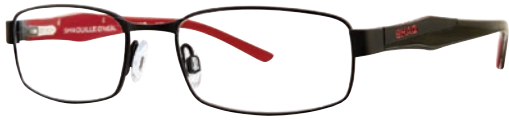

SHAQUILLE O'NEAL™
EYEWEAR
MERCHANDISING

QD 510M 50-17-135 **Black (021)** · Black Blue (172)
· Memory metal bridge · Shaq logo on temples · Spring hinges · Snap-in nose pads