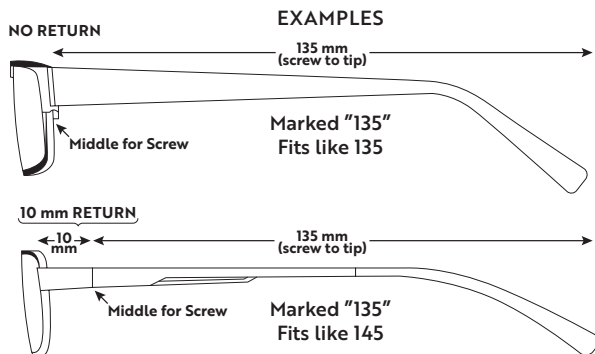

WORLDWIDE SALES

Our vastly experienced sales team continues to be flexible towards market changes, allowing us to be **A STRONG PARTNER FOR YOU.**

FITTING VALUE OVER MEASURED TEMPLE LENGTH

All Zyloware frames are measured and marked according to ANSI standards, from hinge screw to tip, as shown. However, because of the endpiece "return" on some frame designs, the "fitting value" is greater than the measured length.