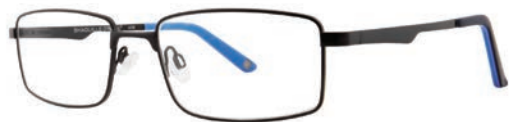

Black (021)

Smoke (032)

EXTENDED FIT™

QD 145M 56-17-150 **Black (021)** · Gunmetal (058)
 · Colored accent on endpiece, temple · Spring hinges · Snap-in nose pads · Accommodates progressives

Black (021)

QD 147M 54-18-145 **Black (021)** · Gunmetal (058)
 · Spring hinges · Snap-in nose pads · Accommodates progressives